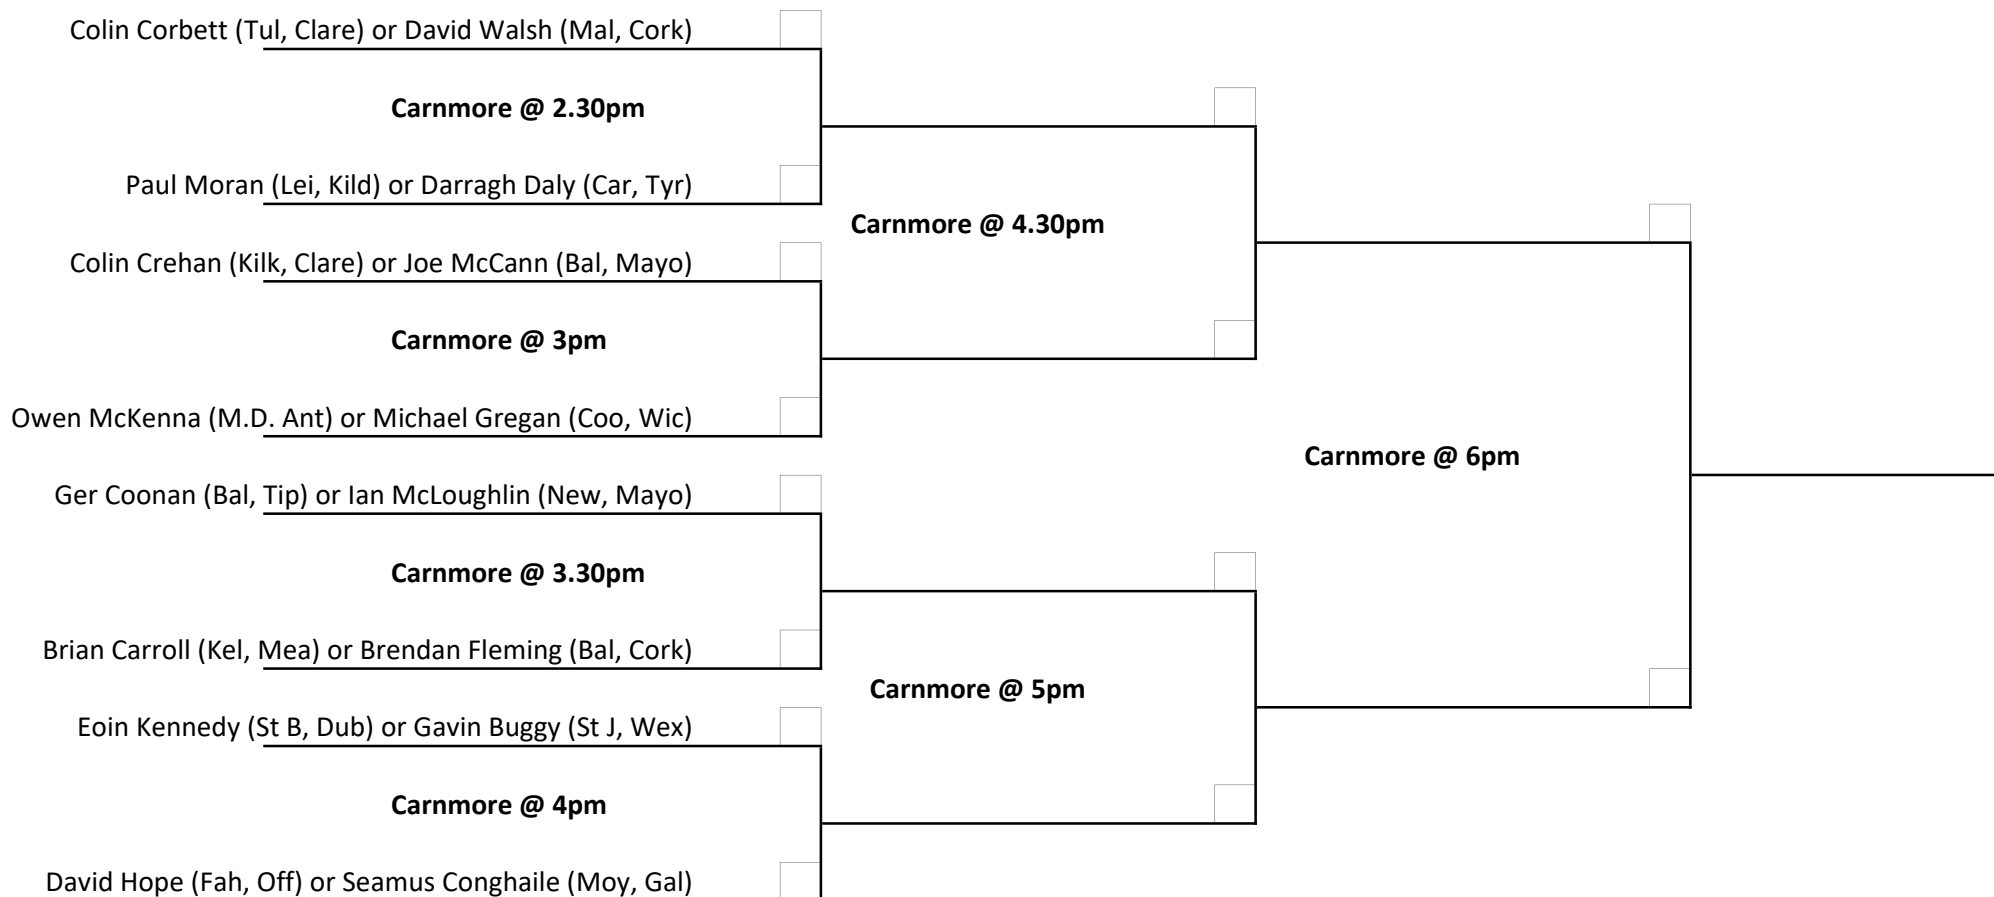

Mens Open Plate Competition (7 - 3 Points on Offer)

Quarter Finals

Semi Finals

Final

Winner

Saturday 16th Feb.

Saturday 16th Feb.

Saturday 16th Feb.

Rules

Plate Matches = 1 x 21

Venue Official = Keith Greally - 087 910666

Looser Ref's next Match