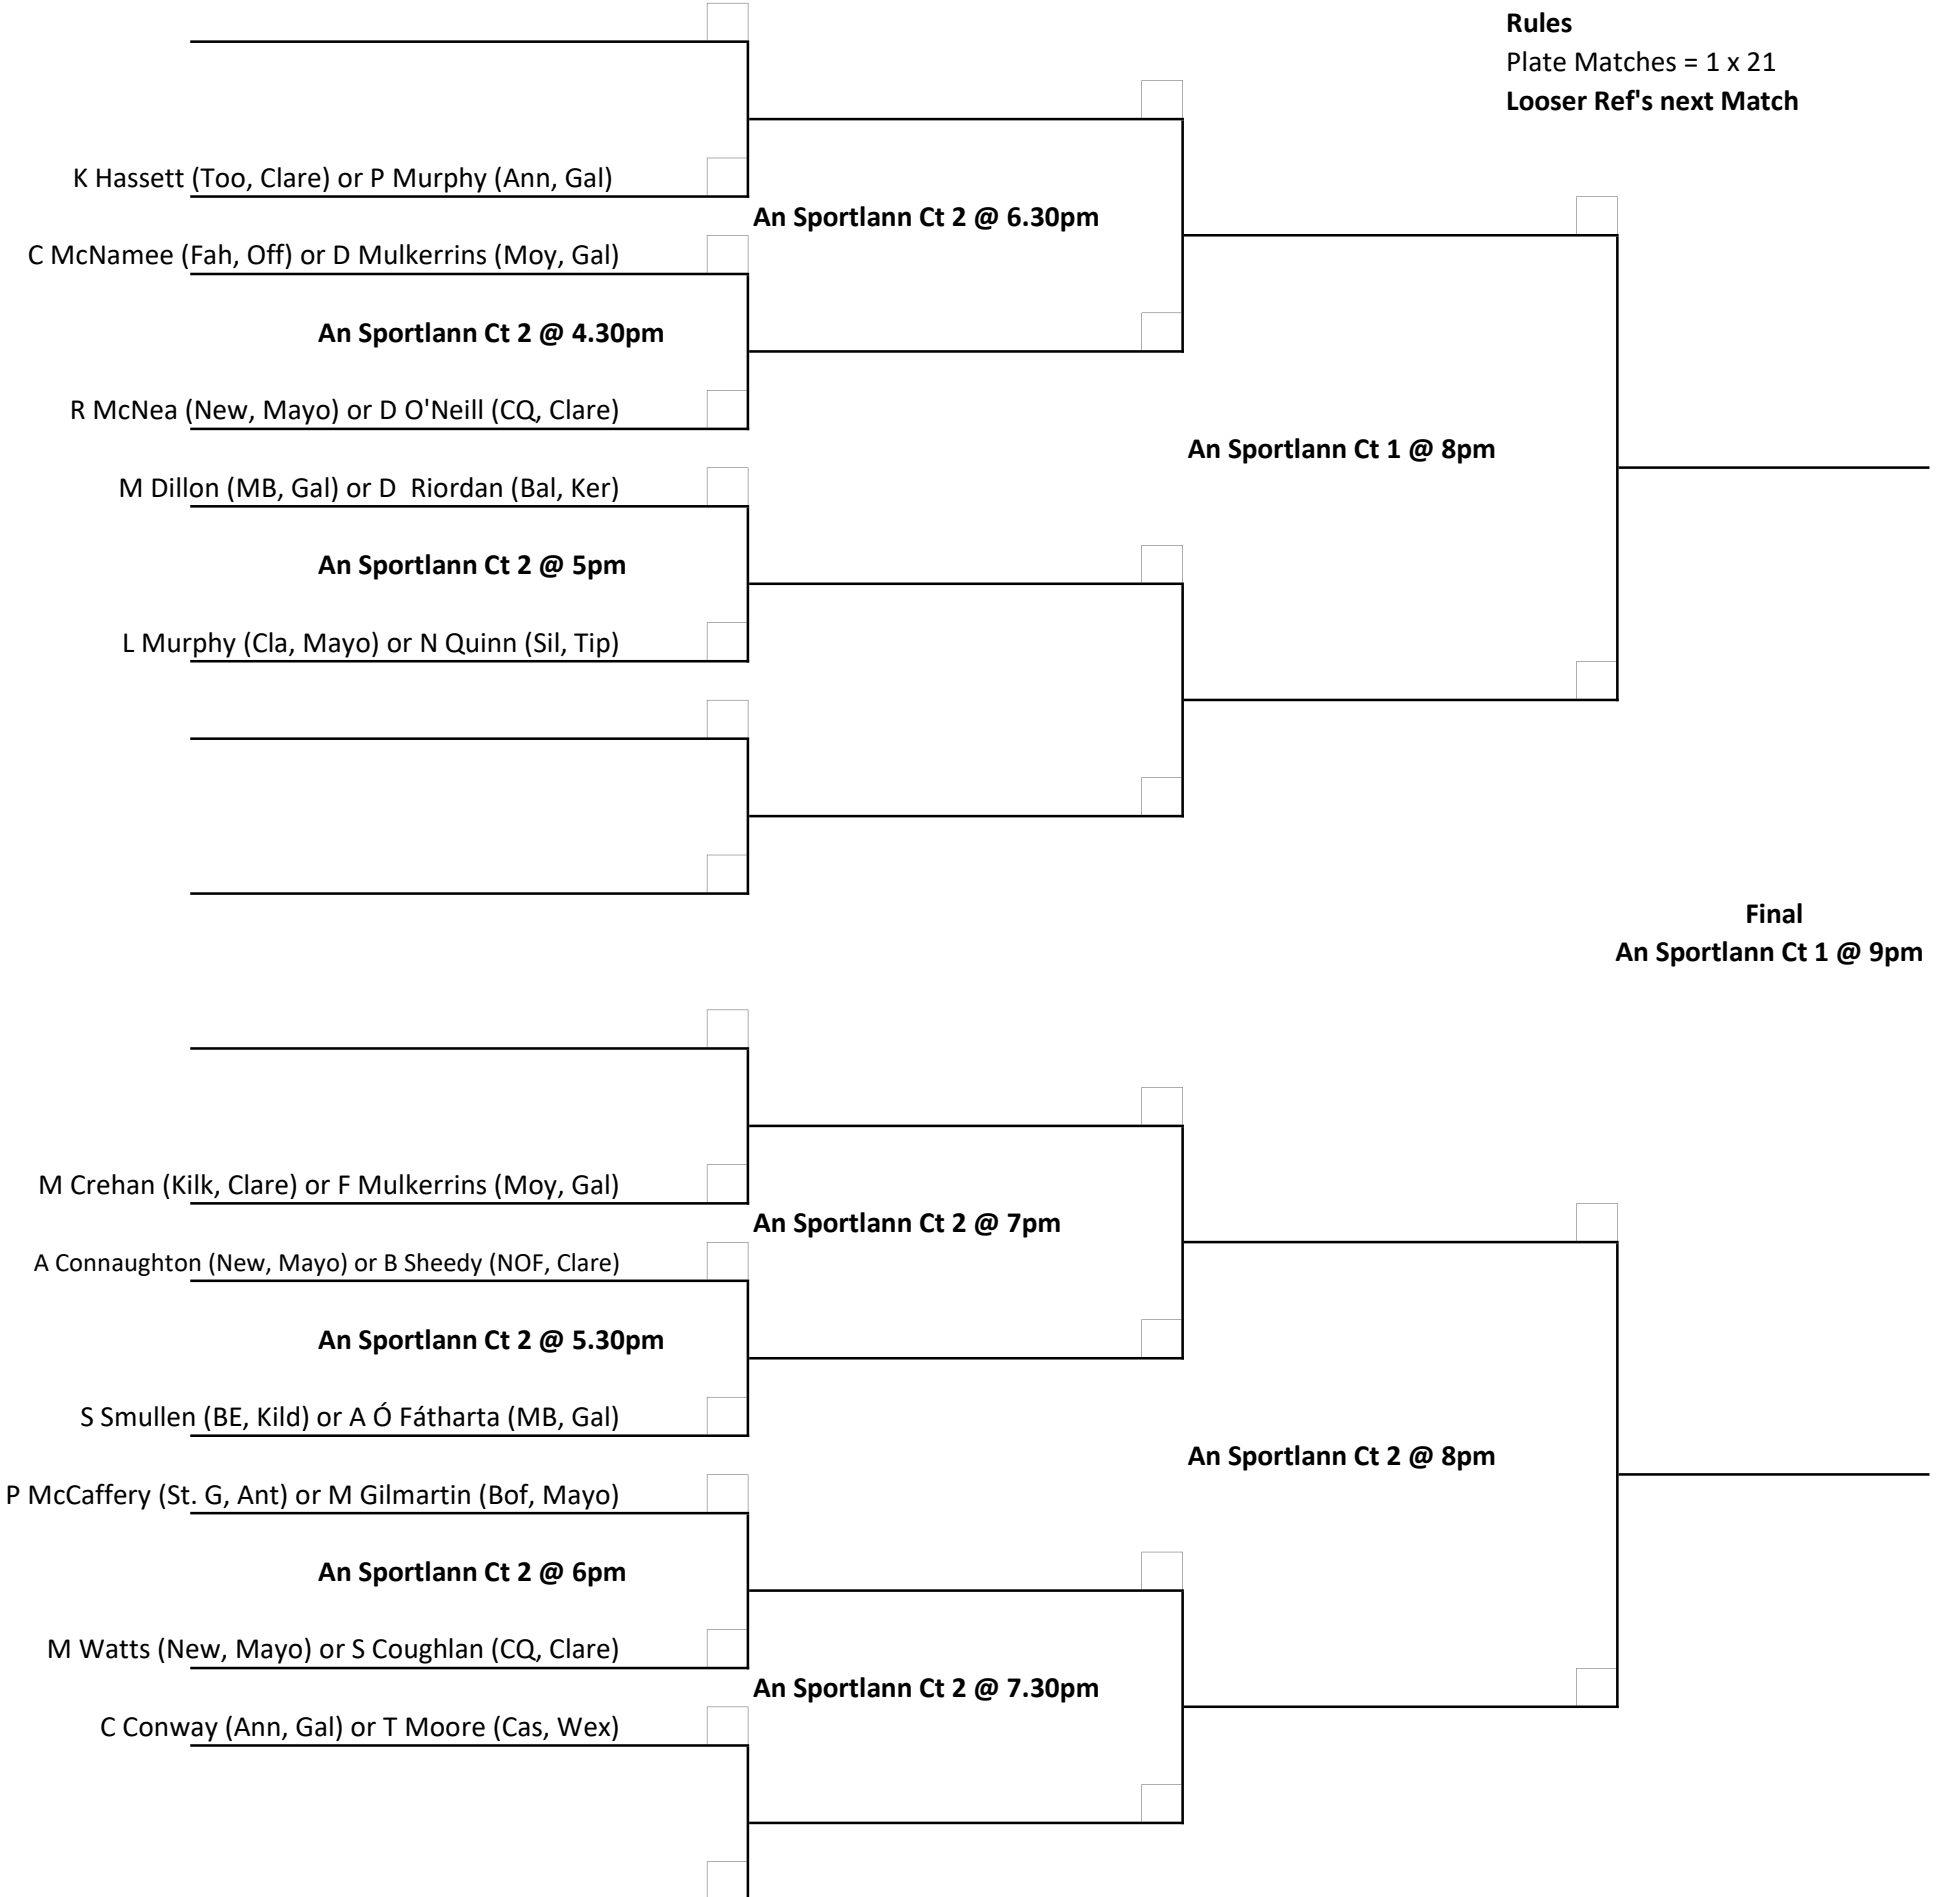

Men's C - Plate Competition

Round 1

Quarter Finals

Semi-Finals

Final

Saturday 16th Feb.

Saturday 16th Feb.

Saturday 16th Feb.

Saturday 16th Feb.

Rules

Plate Matches = 1 x 21

Looser Ref's next Match